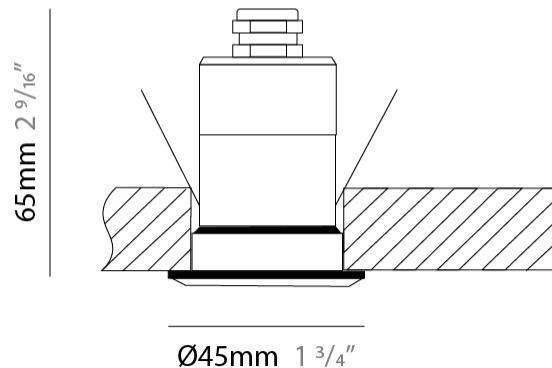

GENERAL

Series: Nano
Subseries: Nano Round
Brand: Platek
Division: Exterior
Mounting Type: Recessed
Mounting Location: Ceiling
Subcategory: Downlight

PHYSICAL

Shape: Round
Diameter (mm): 45
Diameter (in): 1 3/4
Height (mm): 65
Height (in): 2 9/16
Ceiling Thickness (mm): 10 - 20
Ceiling Thickness (in): 3/8 - 13/16
Light Distribution: Downlight
Diffuser: Clear tempered glass
Fixture Finish: SST
Fixture Material: Stainless Steel AISI 316L
Cut-out Measurements: 37mm / 1 7/16" diameter

ELECTRICAL

Lamp Type: LED
Total Output Wattage (W): 2
Dimming: Non-Dimming / Phase Dimming (120Vac only) / 0-10V Dimming
Driver Included: No
Driver Location: Remote
Driver Type: Constant Current - 120 / 277Vac
Driver Class: Class 2
Input Voltage (V): 120 - 277
Constant Current (MA): 700

LED

Number of LEDs: 1
Color Temperature (°K): 2700 / 3000 / 4000
Max. Delivered Lumen (lm): 155 - 175 / 160 - 180
Nominal Lumen (lm): 250 / 260
CRI: >80 CRI
Lamp Life (hrs): 60000

OPTICAL

Optic°: 14 / 26 / 33

RATINGS AND CERTIFICATIONS

Certified By: Certified for North American Standards
IP rating: IP68
IK Rating: IK07
Bug Rating: B0 U0 G0
Marine Grade: Stainless Steel AISI 316L
Upon Request: Higher Maximum Ambient Temperature