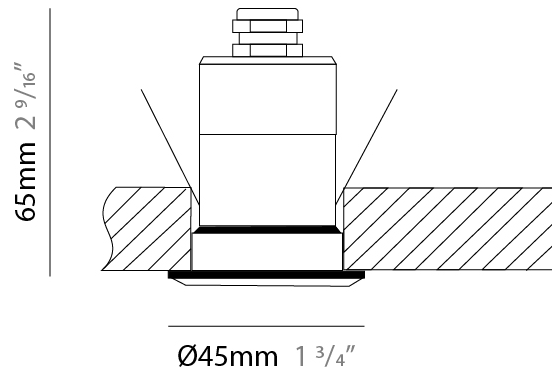

GENERAL

Series: Nano
Subseries: Nano Square
Brand: Platek
Division: Exterior
Mounting Type: Recessed
Mounting Location: Ceiling
Subcategory: Downlight

PHYSICAL

Shape: Square
Length (mm): 45
Length (in): 1 3/4
Width (mm): 45
Width (in): 1 3/4
Height (mm): 65
Height (in): 2 9/16
Ceiling Thickness (mm): 10 - 20
Ceiling Thickness (in): 3/8 - 13/16
Light Distribution: Downlight
Diffuser: Clear tempered glass
Fixture Finish: SST
Fixture Material: Stainless Steel AISI 316L
Cut-out Measurements: 37mm / 1 7/16" diameter

ELECTRICAL

Lamp Type: LED
Input Wattage (W): 2
Total Output Wattage (W): 1.2 / 2
Driver Included: No
Driver Location: Remote
Driver Type: Constant Current - 120 / 277Vac
Input Voltage (V): 120 - 277
Constant Current (MA): 350 / 700
Upon Request: (Not included - see components [IP65 or higher enclosure to be supplied by others]) 0-10Vdc dimming / Phase dimming / Non-dimming 120/277Vac

LED

Number of LEDs: 1
Color Temperature (°K): 2700 / 3000 / 4000
Max. Delivered Lumen (lm): 155 - 175 / 160 - 180
Nominal Lumen (lm): 250 / 260
CRI: >80 CRI
Lamp Life (hrs): 60000

OPTICAL

Optic°: 14 / 26 / 33

RATINGS AND CERTIFICATIONS

Certified By: Certified for North American Standards
IP rating: IP68
IK Rating: IK07
Bug Rating: B0 U0 G0
Marine Grade: Stainless Steel AISI 316L
Upon Request: Higher Maximum Ambient Temperature

PROJECT
TYPE
SPECIFIER
QUANTITY
DATE